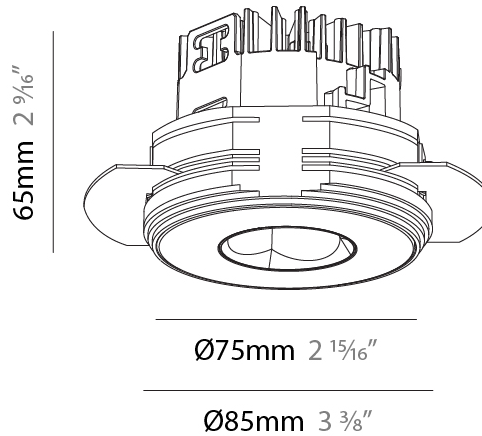

GENERAL

Series: Oiko Pro Round
Subseries: Oiko Pro Round Fixed
Brand: Prolicht
Division: Architectural
Mounting Type: Trimless
Mounting Location: Ceiling
Subcategory: Downlight

PHYSICAL

Shape: Round
Diameter (mm): 75
Diameter (in): 2 ¹⁵/₁₆
Height (mm): 65
Height (in): 2 ⁹/₁₆
Ceiling Thickness (mm): 10 / 12.5 / 15 / 25
Ceiling Thickness (in): 3/8 or 1/2 or 9/16 or 1
Min. Recessing Depth (mm): 70
Min. Recessing Depth (in): 2 ³/₄
Light Distribution: Direct
Diffuser: Lens Pack - Spread Lens / Linear Spread Lens / Honeycomb Louver
Fixture Finish: SSR / BKV / CWI / CRY / HAB / UFT / ITA / RUA / FTG / MYG / LOD / PUS / FRO / FUP / KIA / POP / BLS / SPG / MEY / GOH / GUM / CHC / COM / ABZ / JAG / OBR / MOS / ROR
Fixture Material: Aluminum Die Cast
Cut-out Measurements: 86mm / 2 11/16" Diameter

ELECTRICAL

Lamp Type: LED (Zhaga Standard)
Input Wattage (W): 14
Total Output Wattage (W): 12.7
Dimming: Dali Dimming
Driver Included: No
Driver Location: Recessed Housing
Driver Type: Constant Current - Universal (120Vac only for DALI driver)
Driver Class: Class 2
Input Voltage (V): 120 - 277
Constant Current (MA): 700

LED

Color Temperature (°K): 2700-6500 Tunable White
Max. Delivered Lumen (lm): 1129
Nominal Lumen (lm): 1460
CRI: >90 CRI
Lamp Life (hrs): 50000
Special LEDs offerings: Tunable White

OPTICAL

Reflector°: 36
Adjustability: Fixed

RATINGS AND CERTIFICATIONS

Certified By: Certified for North American Standards
IP rating: IP20