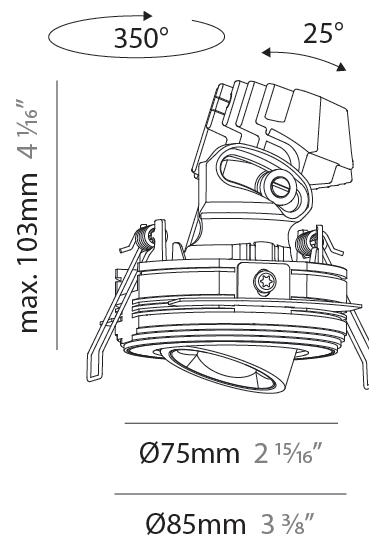

PHYSICAL

Shape: Round
Diameter (mm): 75
Diameter (in): 2 ¹⁵/₁₆
Height (mm): 103
Height (in): 4 ¹/₁₆
Ceiling Thickness (mm): 10 / 12.5 / 15 / 25
Ceiling Thickness (in): 3/8 or 1/2 or 9/16 or 1
Min. Recessing Depth (mm): 115
Min. Recessing Depth (in): 4 ¹/₂
Light Distribution: Direct
Diffuser: Lens Pack - Spread Lens / Linear Spread Lens / Honeycomb Louver
Fixture Finish: SSR / BKV / CWI / CRY / HAB / UFT / ITA / RUA / FTG / MYG / LOD / PUS / FRO / FUP / KIA / POP / BLS / SPG / MEY / GOH / GUM / CHC / COM / ABZ / JAG / OBR / MOS / ROR
Fixture Material: Aluminum Die Cast
Cut-out Measurements: D. 86mm / 3 3/8"

ELECTRICAL

Lamp Type: LED (Zhaga Standard)
Input Wattage (W): 14
Total Output Wattage (W): 12.7
Dimming: Dali Dimming
Driver Included: No
Driver Location: Recessed Housing
Driver Type: Constant Current - Universal (120Vac only for DALI driver)
Driver Class: Class 2
Input Voltage (V): 120 - 277
Constant Current (MA): 700

LED

Number of LEDs: 1
Color Temperature (°K): 2700-6500 Tunable White
Max. Delivered Lumen (lm): 1240
Nominal Lumen (lm): 1460
CRI: >90 CRI
Lamp Life (hrs): 50000
Special LEDs offerings: Tunable White

OPTICAL

Reflector°: 52
Adjustability: Rotational 350° / Tilt 25°

RATINGS AND CERTIFICATIONS

Certified By: Certified for North American Standards
IP rating: IP20